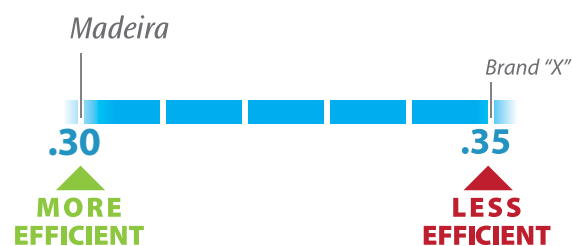

Madeira

Get comfortable with saving energy.

Saving energy has never been more important.

It isn't just about saving money, it's about helping to conserve resources and making your home comfortable. Simonton Madeira™ windows and doors are among the most energy-efficient on the market. A complete selection of glass packages allows you to tailor just the right one for you, your home and lifestyle. You'll notice a difference in the year-round comfort of your home—and you'll appreciate the comfort of lower energy costs month after month, year after year.

The truth is in the numbers.

Just as a car's MPG makes it easy to compare the fuel efficiency of different models, a window's U-value makes it easy to compare energy efficiency between different window options. The lower the U-Value, the more efficient the window is. When comparing window options, ask for and compare the U-Value performance.

U-VALUE NUMBER

Take the Simonton Challenge

Compare Madeira with the same Gas, Glass and Spacer options in any competitive window and see the U-Value Advantage for yourself. Be wary of manufacturers who claim better U-Value performance but add costly options to meet Madeira performance.