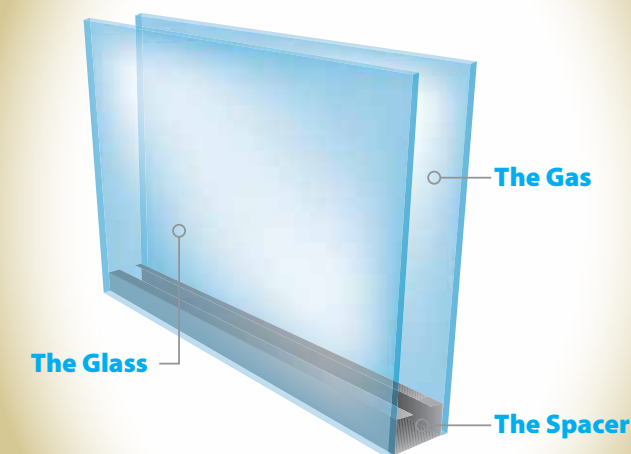

INSULATING GLASS UNIT