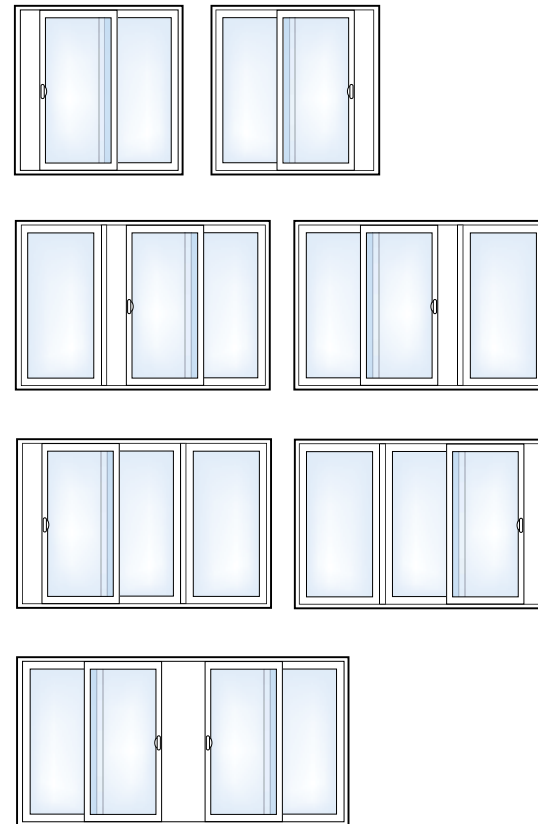

Patio Door Configurations

Ask your Simonton dealer which Patio Door is right for you.

▲ **The French Sliding Patio Door** features a wide stile and rail design that provides the elegant look of a French Rail hinged patio door with the space-saving operation of a sliding patio door.

Some doors shown with optional grids and hardware.