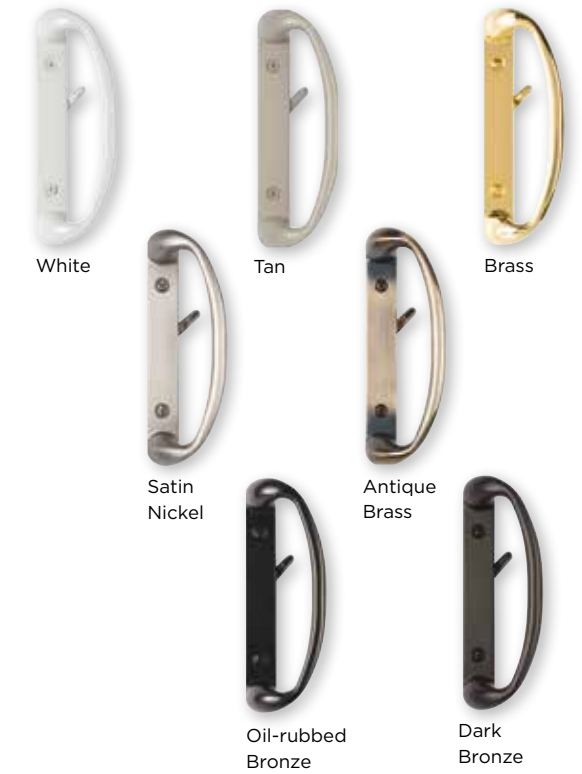

Patio Door Hardware

▲ **Split Finish Door Handles**

Simonton Sliding Patio Doors offer a choice of split finish door handles. Choose any interior finish with a color-matched exterior as a standard offering.